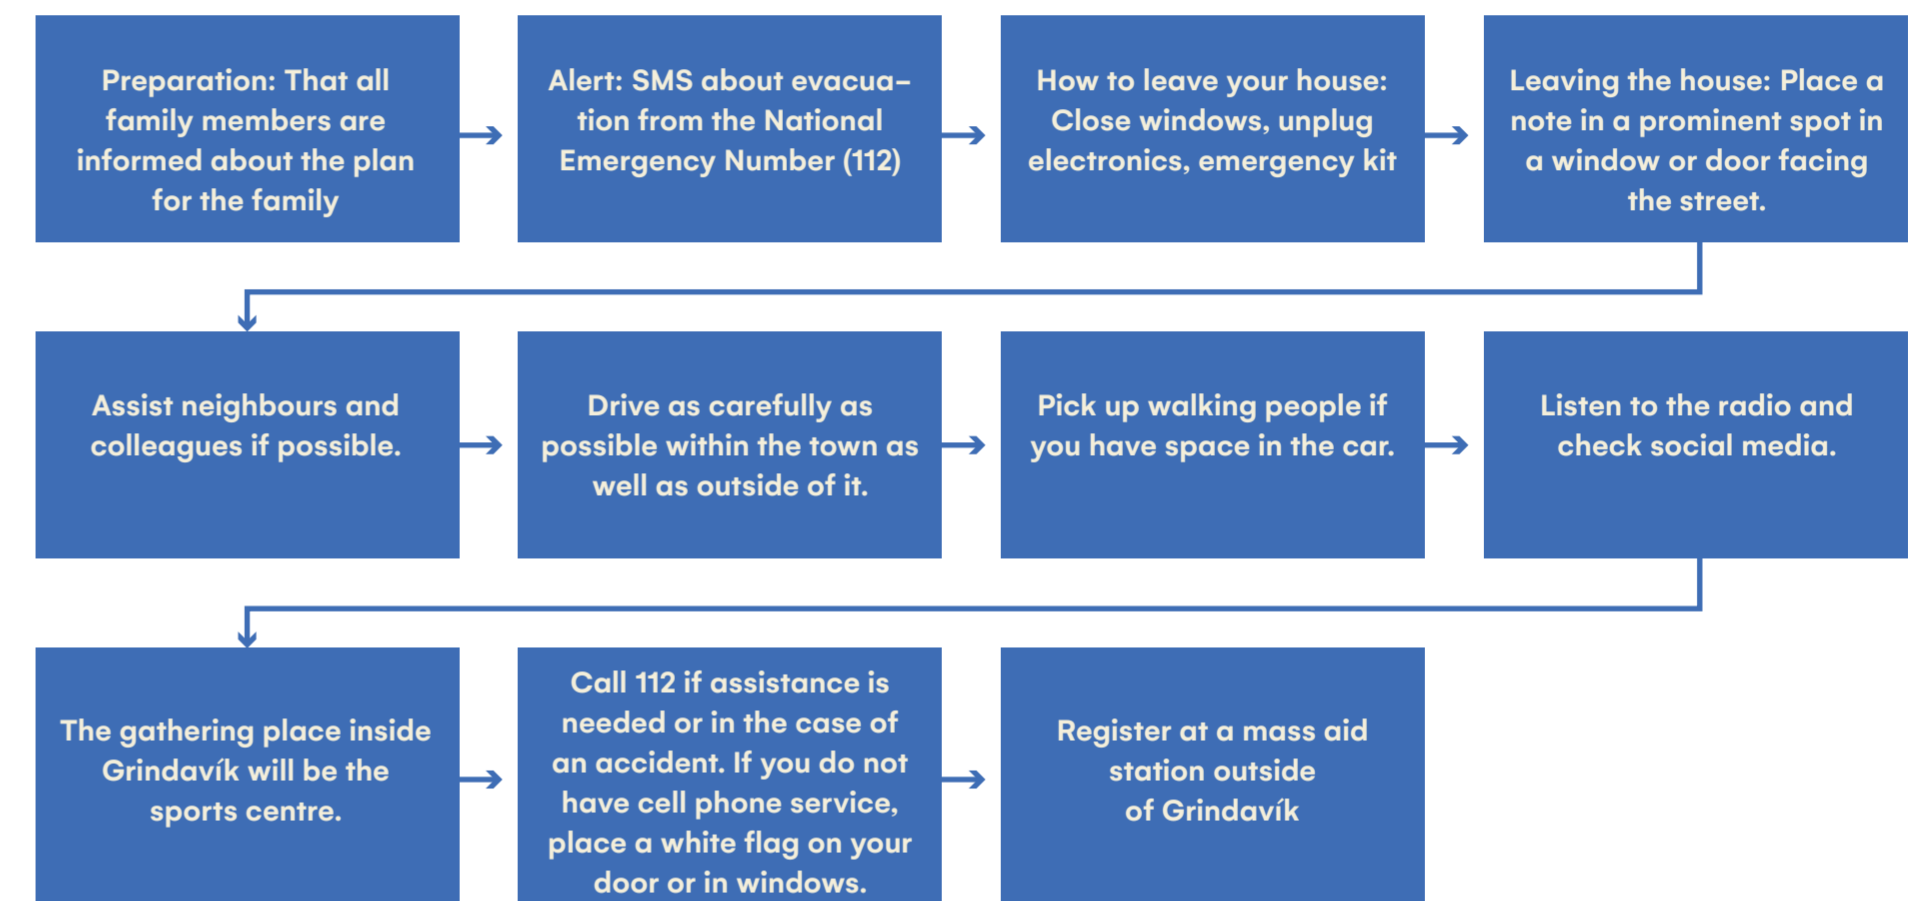

Instructions for evacuation

Evacuation is part of The Civil Protection's mitigation measures to reduce the impact of danger on society and its inhabitants, before an emergency situation arises or for the duration of an emergency situation. That includes residents moving to a safe location and then returning safely home after the emergency situation is over. To ensure that evacuation goes well, it is important that a plan for the implementation of evacuation be in place.

Indications of an impending volcanic eruption are widely felt earthquakes and disturbances on meters at scientific institutions. Scientists inform Civil Protection that an eruption is about to take place, and Civil Protection activates its arrangements and plans.

Due to the level of uncertainty, it is important that the residents of Grindavík familiarize themselves with the following information.

- Picking up family members in different parts of town
  - Children in kindergarten and primary school should be picked up by a parent or a guardian. It is important that parents know if their children are outside of the classroom (sports, swimming, etc.) during school hours.
  - Each institution should have its own evacuation plan that parents should familiarize themselves with.
  - It is important that you familiarize yourself with traffic plans that go into effect in Grindavík during an evacuation.
  - Parents are encouraged to pick up their children on foot if possible.
- It is not mandatory to go to the gathering place at the sports centre, it is primarily meant for those who need assistance leaving town.
- General information can be obtained through the Red Cross helpline: **1717**
- Attention: If the chief of police issues instructions to evacuate, residents are required to evacuate their homes.
- More detailed information can be found on the website of the Department of Civil Protection and Emergency Management, www.almannavarnir.is

GRINDAVÍKURBÆR

Mass aid stations:
Reykjanesbær: Reykjaneshöllin
Kópavogur: Kórin
Selfoss: Vallaskóli

Assistance and information
Need for assistance:
Emergency line — 112
Need for information:
Red Cross helpline — 1717

GRINDAVÍKURBÆR